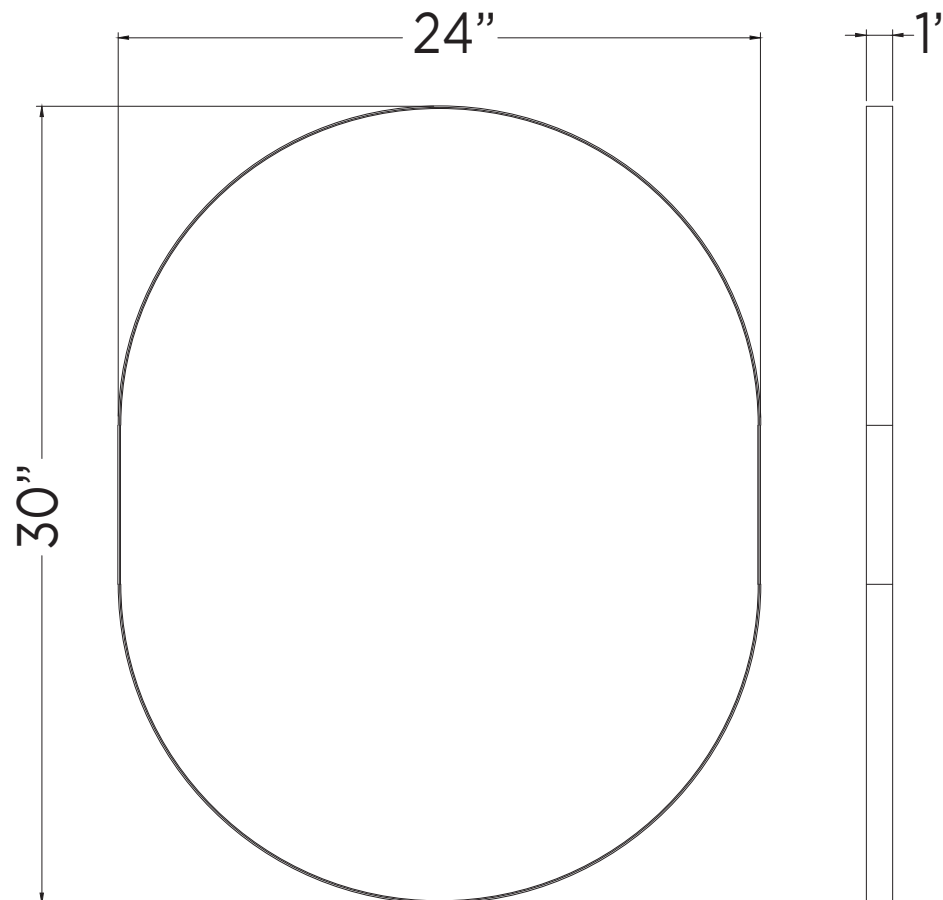

SPECIFICATIONS / TECHNICAL DATA

MIRROR OVAL

24" x 30"

ATTENTION! Dimensions may vary by up to 3/8". It is highly recommended to pull all dimensions of actual model for installation and measuring purposes.

MODEL# MRO2430